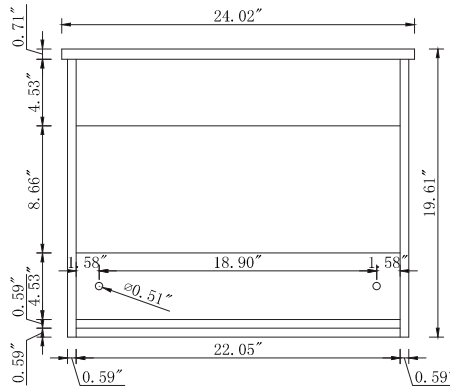

Top view

Back view

Side view

Front view

Drawer Interior Size

DWG. NO.:

MODEL NO.:

VF43524MCG

ALTERATIONS

- 1
- 2
- 3
- 4

FOR PROPOSAL ONLY ALL DIMENSIONS TO BE VERIFIED

SCALE:

DWG. BY:

CHECKED BY:

DATE:

PROJECT: