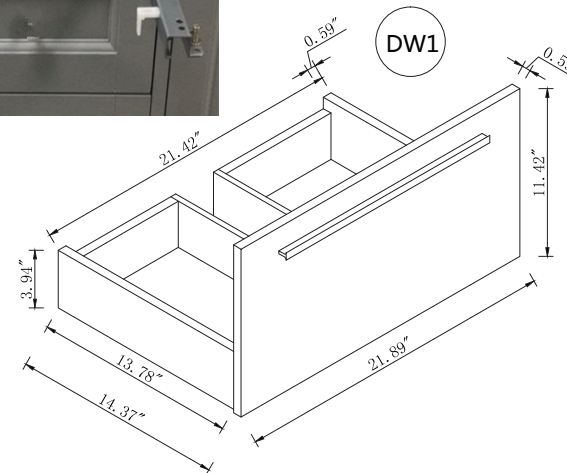

Top view

Back view

Side view

Front view

Drawer Interior Size

DWG. NO.:

MODEL NO.:

VF43524MCG

ALTERATIONS

- 1
- 2
- 3
- 4

FOR PROPOSAL ONLY ALL DIMENSIONS TO BE VERIFIED

SCALE:

DWG. BY:

CHECKED BY:

DATE:

PROJECT: