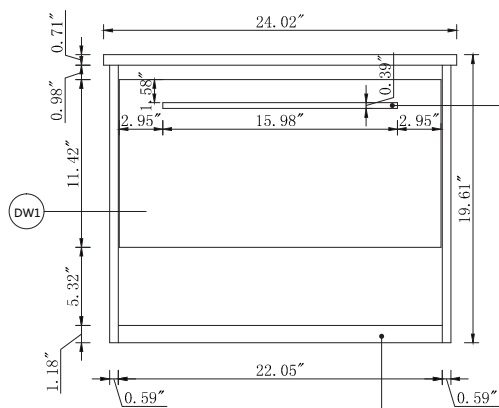

Top view

Back view

Side view

Front view

Drawer Interior Size

DWG. NO.:

MODEL NO.:

VF43524MCG

ALTERATIONS

- 1
- 2
- 3
- 4

FOR PROPOSAL ONLY ALL DIMENSIONS TO BE VERIFIED

SCALE:

DWG. BY:

CHECKED BY:

DATE:

PROJECT: