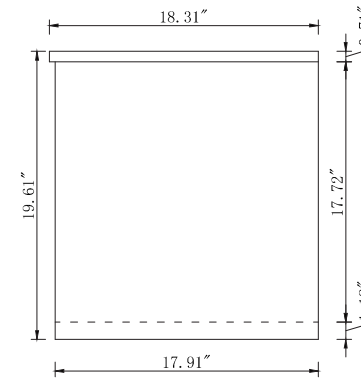

Top view

Back view

Side view

Front view

Drawer Interior Size

DWG. NO.:

MODEL NO.:

VF43524MCG

ALTERATIONS

- 1
- 2
- 3
- 4

FOR PROPOSAL ONLY ALL DIMENSIONS TO BE VERIFIED

SCALE:

DWG. BY:

CHECKED BY:

DATE:

PROJECT: